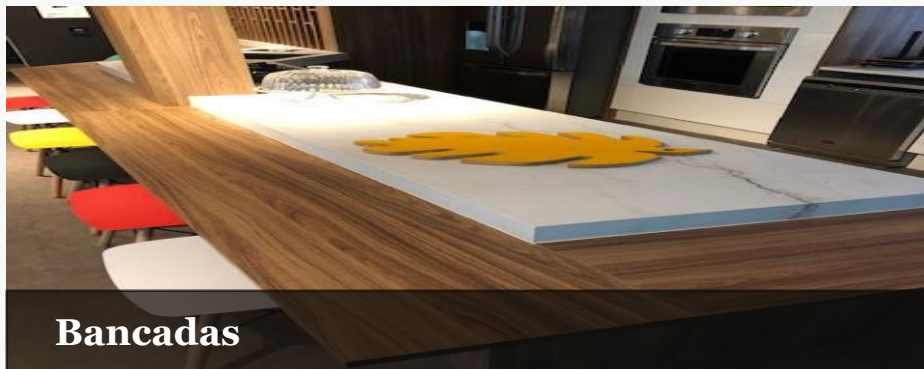

Soluções para seu Projeto

A qualidade dos nossos serviços é facilmente notada em diversas aplicações, unindo estética e funcionalidade: